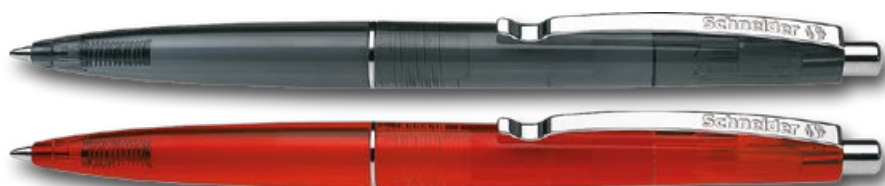

K 20 Icy Colours

- Ballpoint pen in fresh transparent colours
- Replaceable refill M with wear-resistant stainless steel tip
- Barrel colour = ink colour
- Assorted selection (S) = blue ink
- Waterproof according to ink standard ISO 12757-2
- Replaceable with any of the other Plug+Play refills
- Sturdy metal clip

Article no.		Article	Barrel colour	Ink colour	Pack	Barcode
132000	M	Ballpoint pen K20 Icy Colours ass. Refill 774 M blue	S		20	4004675010452
132001	M	Ballpoint pen K20 Icy Colours black Refill 774 M black			20	4004675010483
132002	M	Ballpoint pen K20 Icy Colours red Refill 774 M red			20	4004675010513
132003	M	Ballpoint pen K20 Icy Colours blue Refill 774 M blue			20	4004675010544
132004	M	Ballpoint pen K20 Icy Colours green Refill 774 M green			20	4004675025579

Article no.	for Documents	Water and light resistant	erasable	refillable	Cap	Clip	Measures	Weight
132000	✓	✓		✓		metal	145 × 11 × 14 mm	9,300 g
132001	✓	✓		✓		metal	145 × 11 × 14 mm	9,300 g
132002	✓	✓		✓		metal	145 × 11 × 14 mm	9,300 g
132003	✓	✓		✓		metal	145 × 11 × 14 mm	9,300 g
132004	✓	✓		✓		metal	145 × 11 × 14 mm	9,300 g